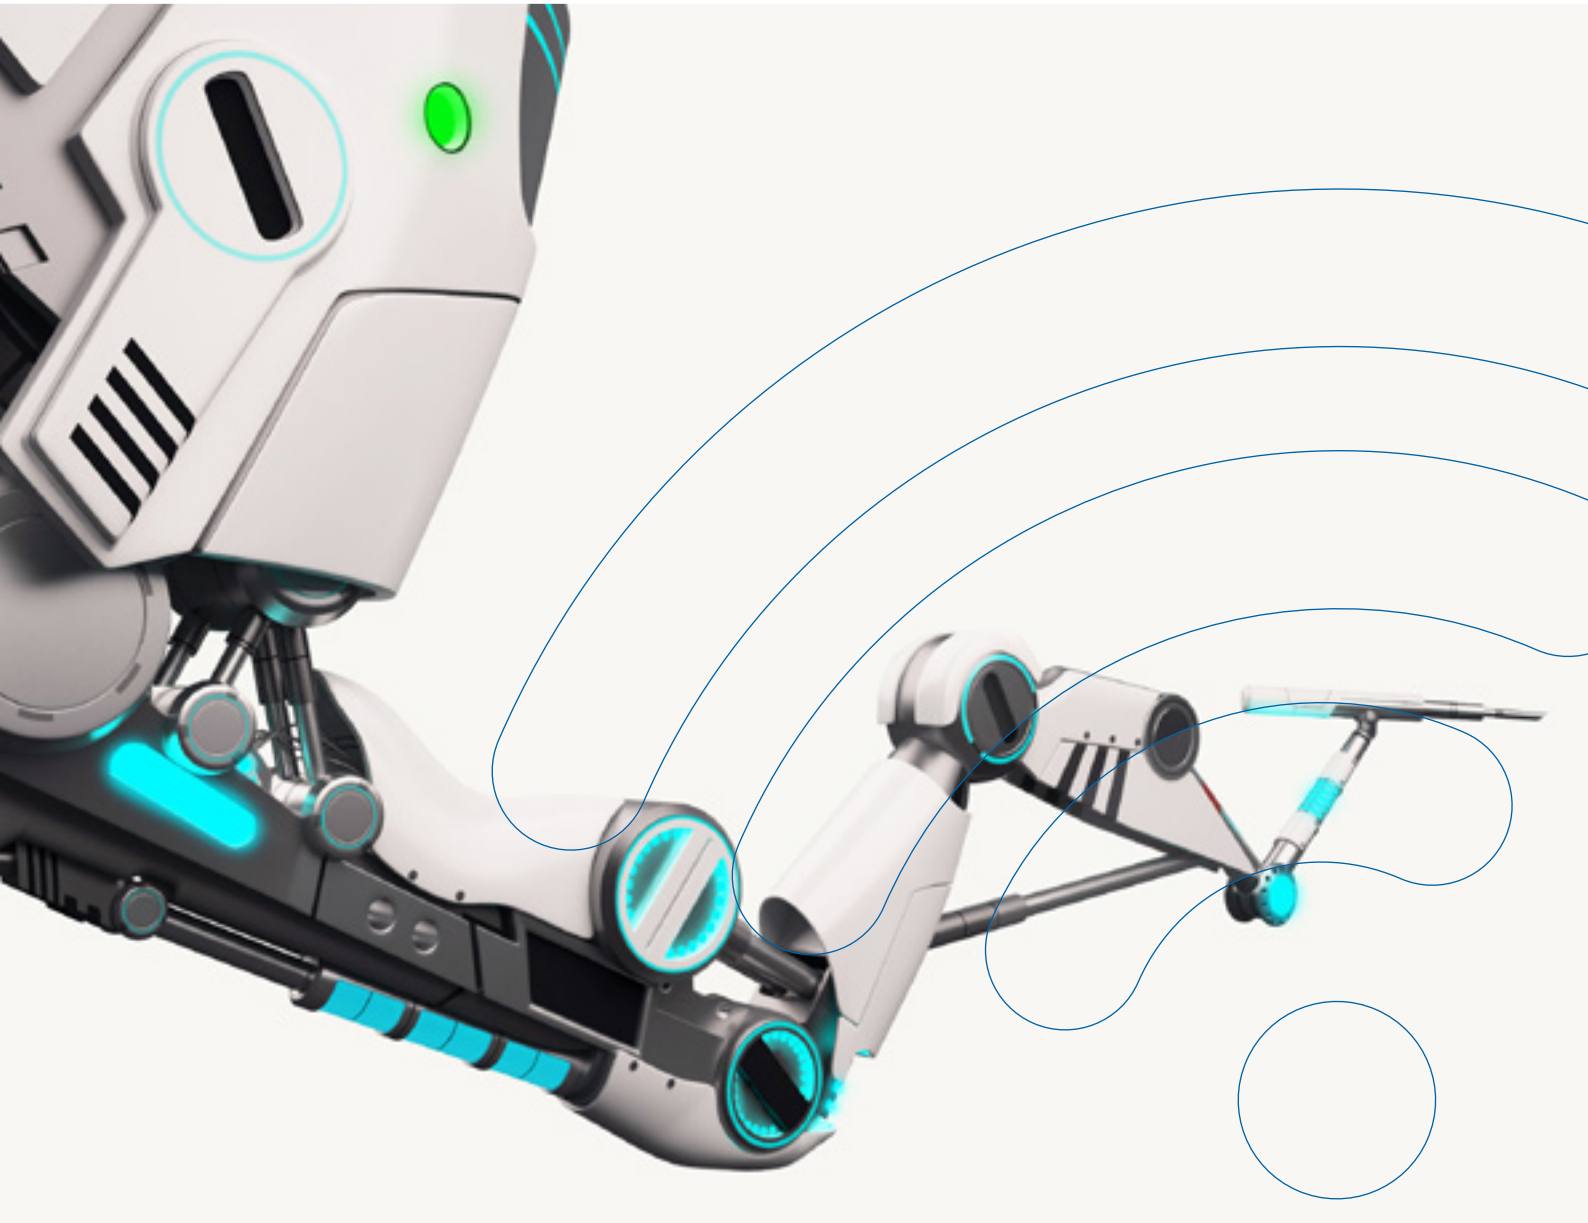

Creating safety.  
With passion.

NewTec

---

# NTReliableWirelessSolutions

The NewTec complete package for secure wireless transmission

## Secure Wireless Technologies

Safe & Secure Wireless Transmission

The comprehensive network integration of facilities and systems is a fundamental requirement in these time of Industry 4.0 and IoT – from wireless transmission of sensor data, to wireless system communication (M2M), and through to the controlling of complex systems. It is important in this case that the data are transmitted in a fast and reliable fashion and that the communication is secure and protected.