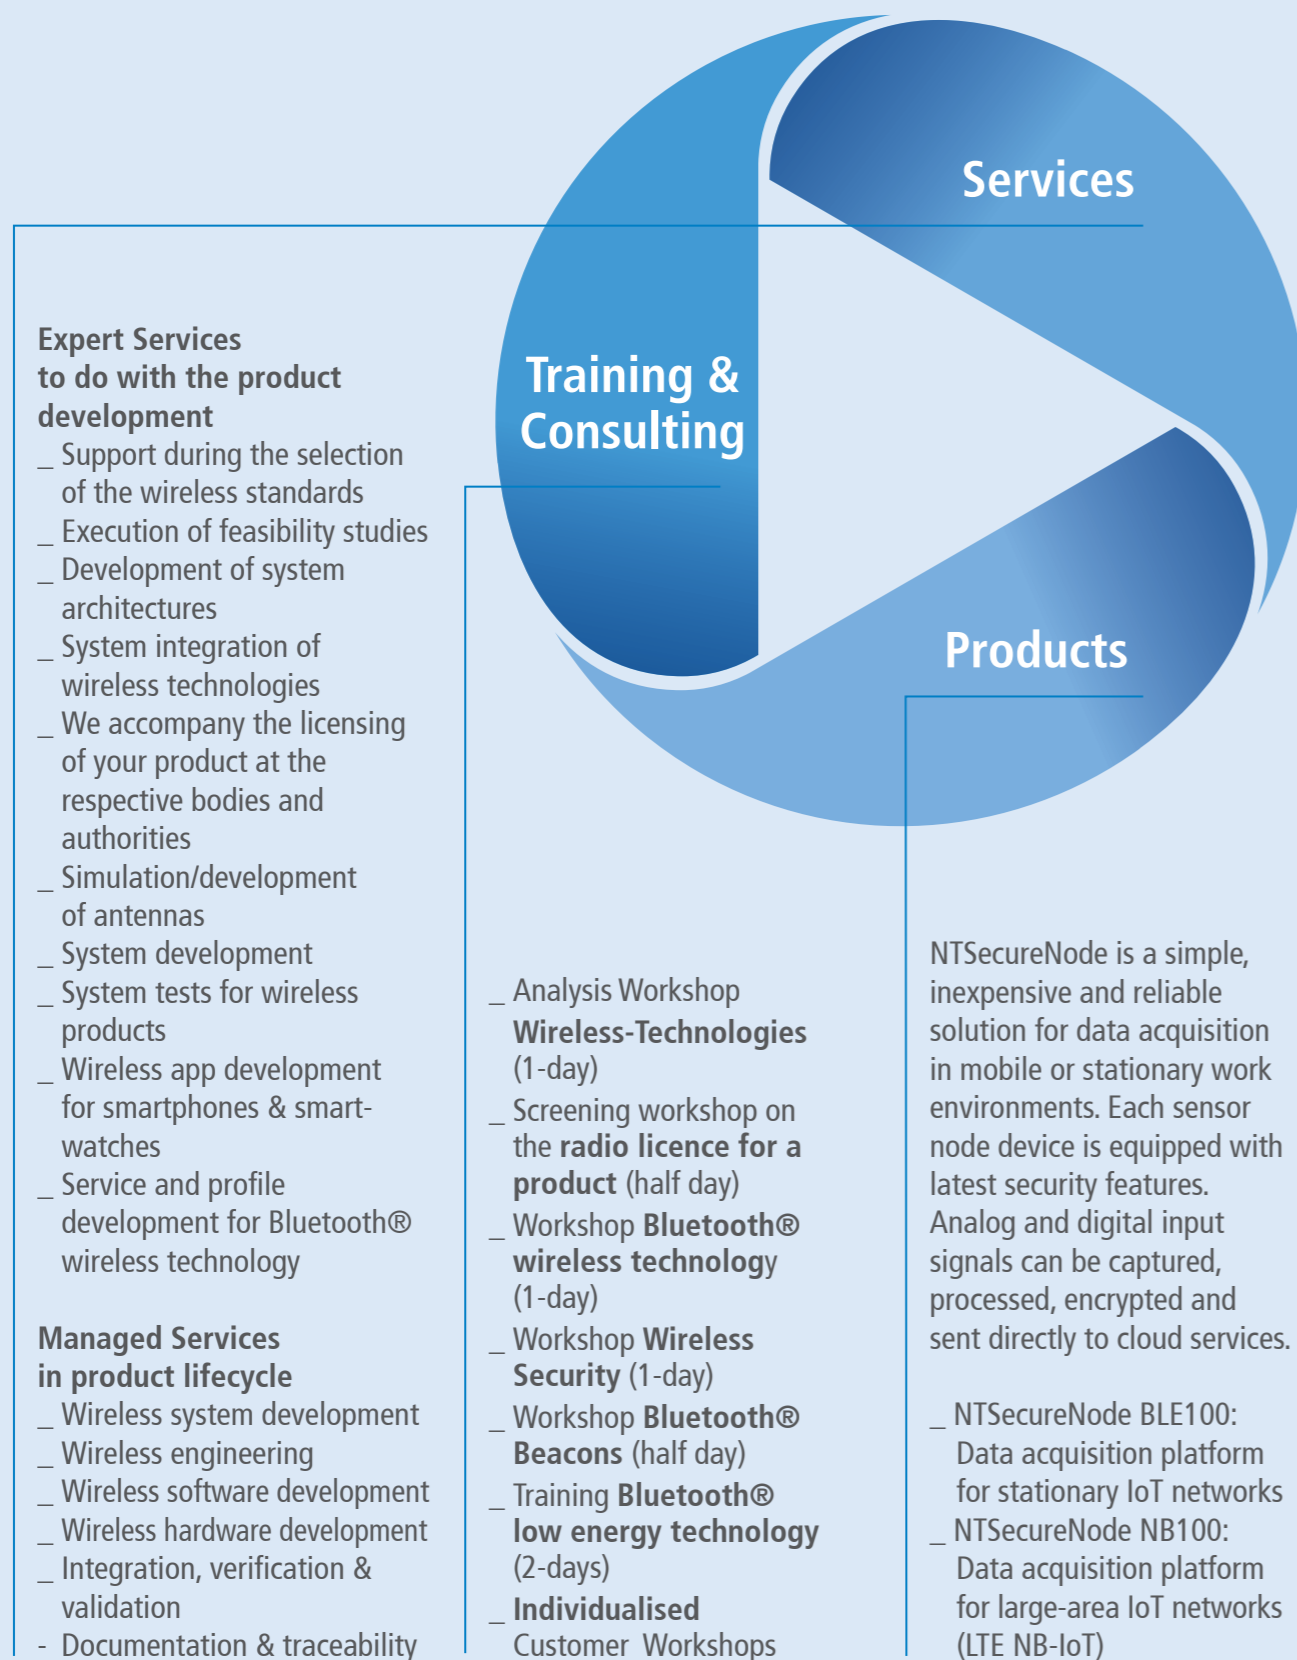

Creating safety.  
With passion.

NewTec

---

## Secure Wireless Technologies

Safe & Secure Wireless Transmission

The comprehensive network integration of facilities and systems is a fundamental requirement in these time of Industry 4.0 and IoT – from wireless transmission of sensor data, to wireless system communication (M2M), and through to the controlling of complex systems. It is important in this case that the data are transmitted in a fast and reliable fashion and that the communication is secure and protected.